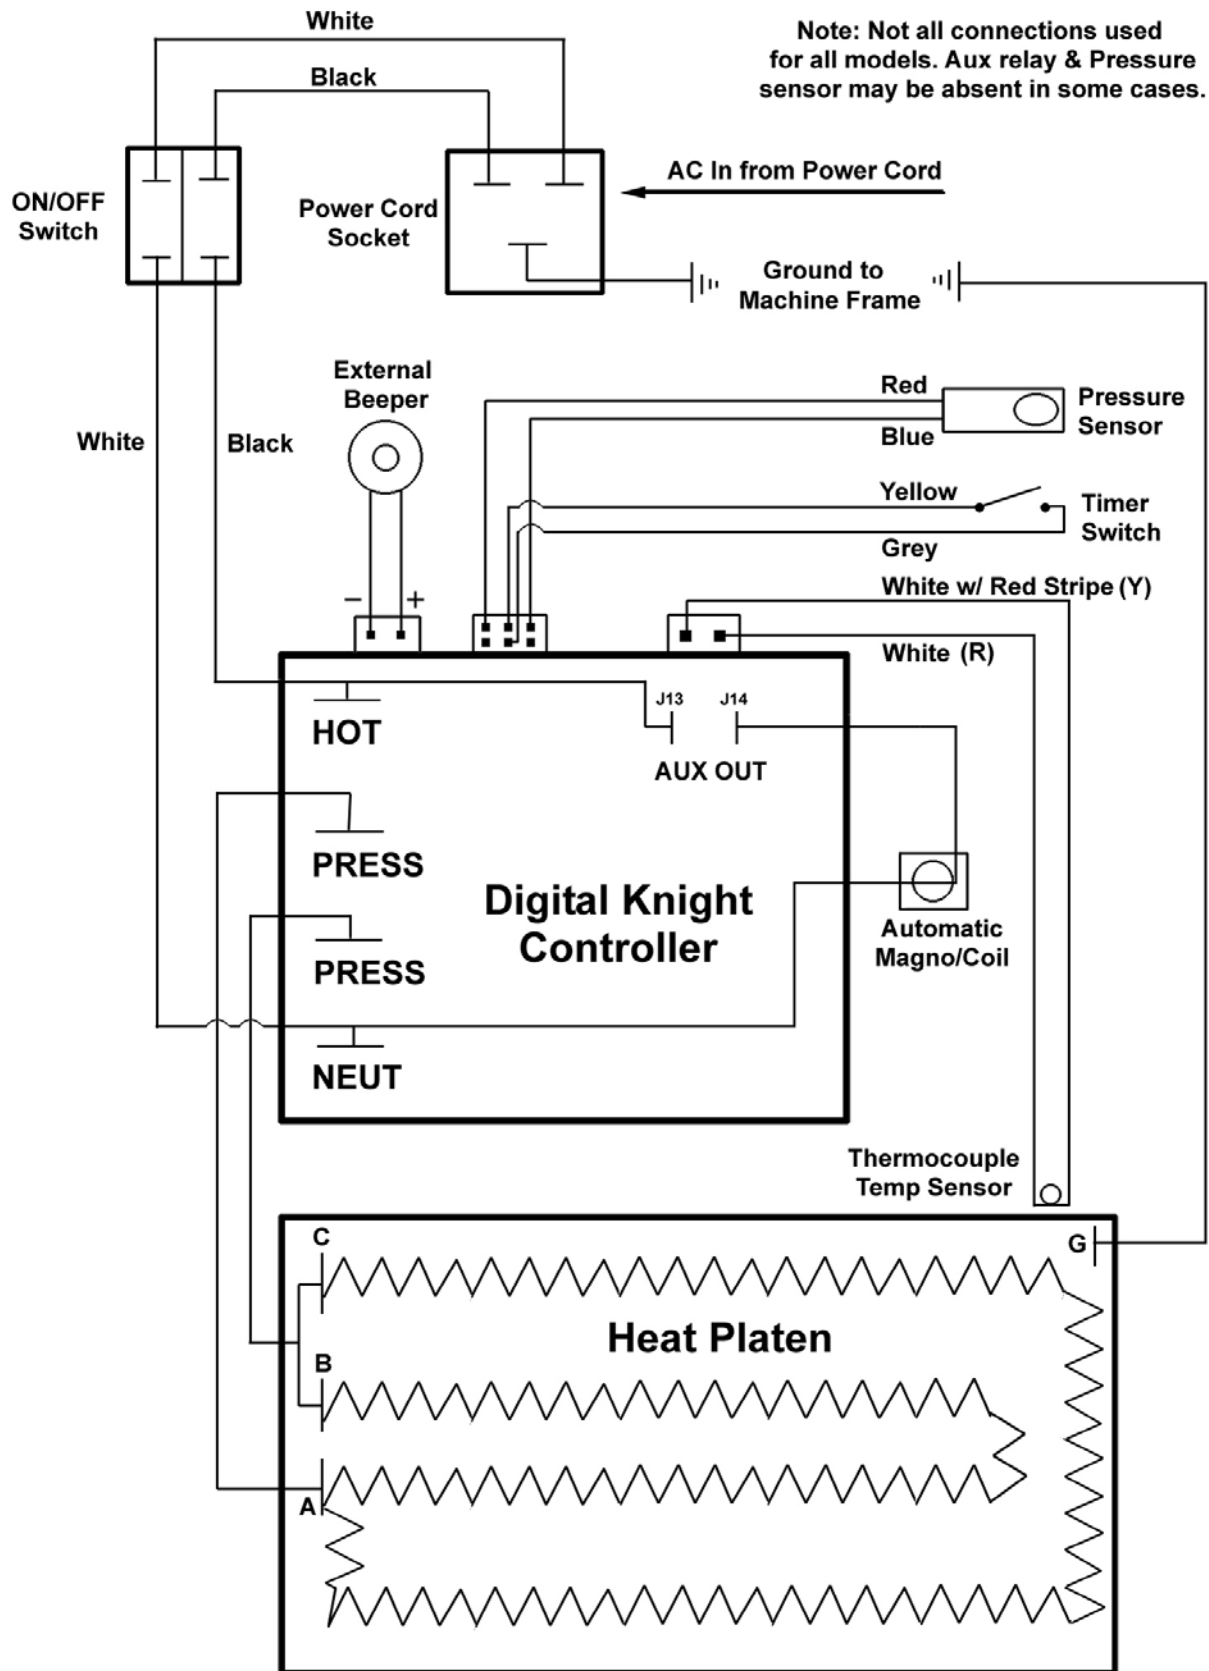

Digital Knight Heat Press Wiring Diagram

110V wiring shown
 One power lead to A
 Other power lead to B & C joined

For 220V, connect power
 leads to B & C, leave A empty